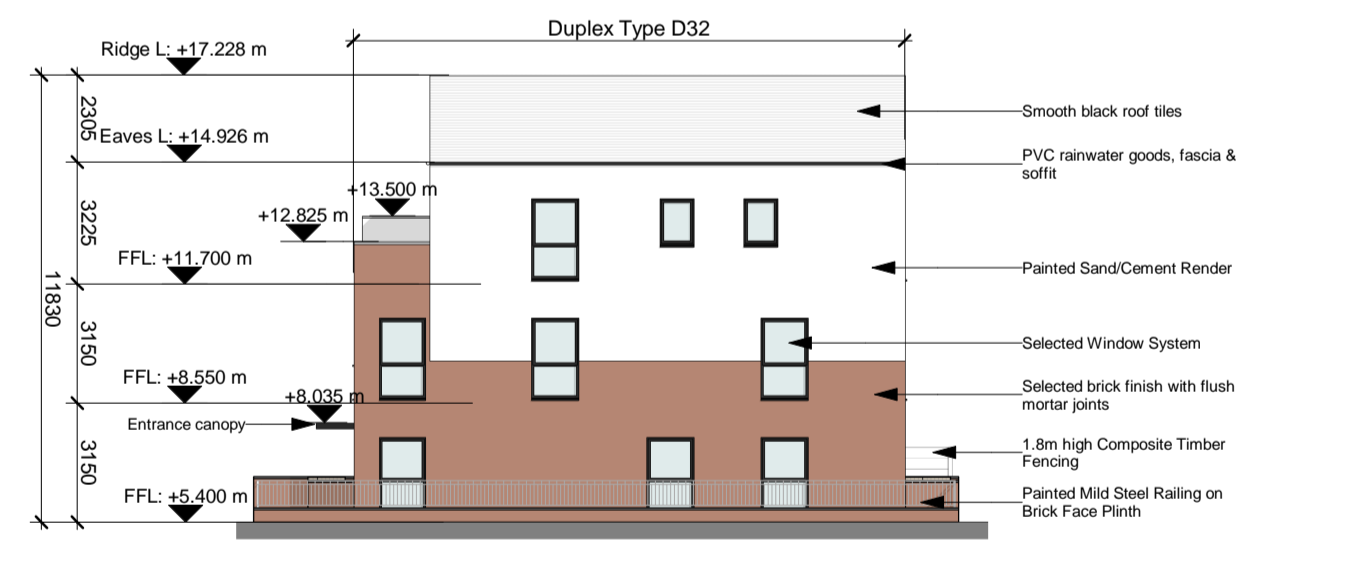

8 Duplex Block U West (Side) Elevation
1 : 200