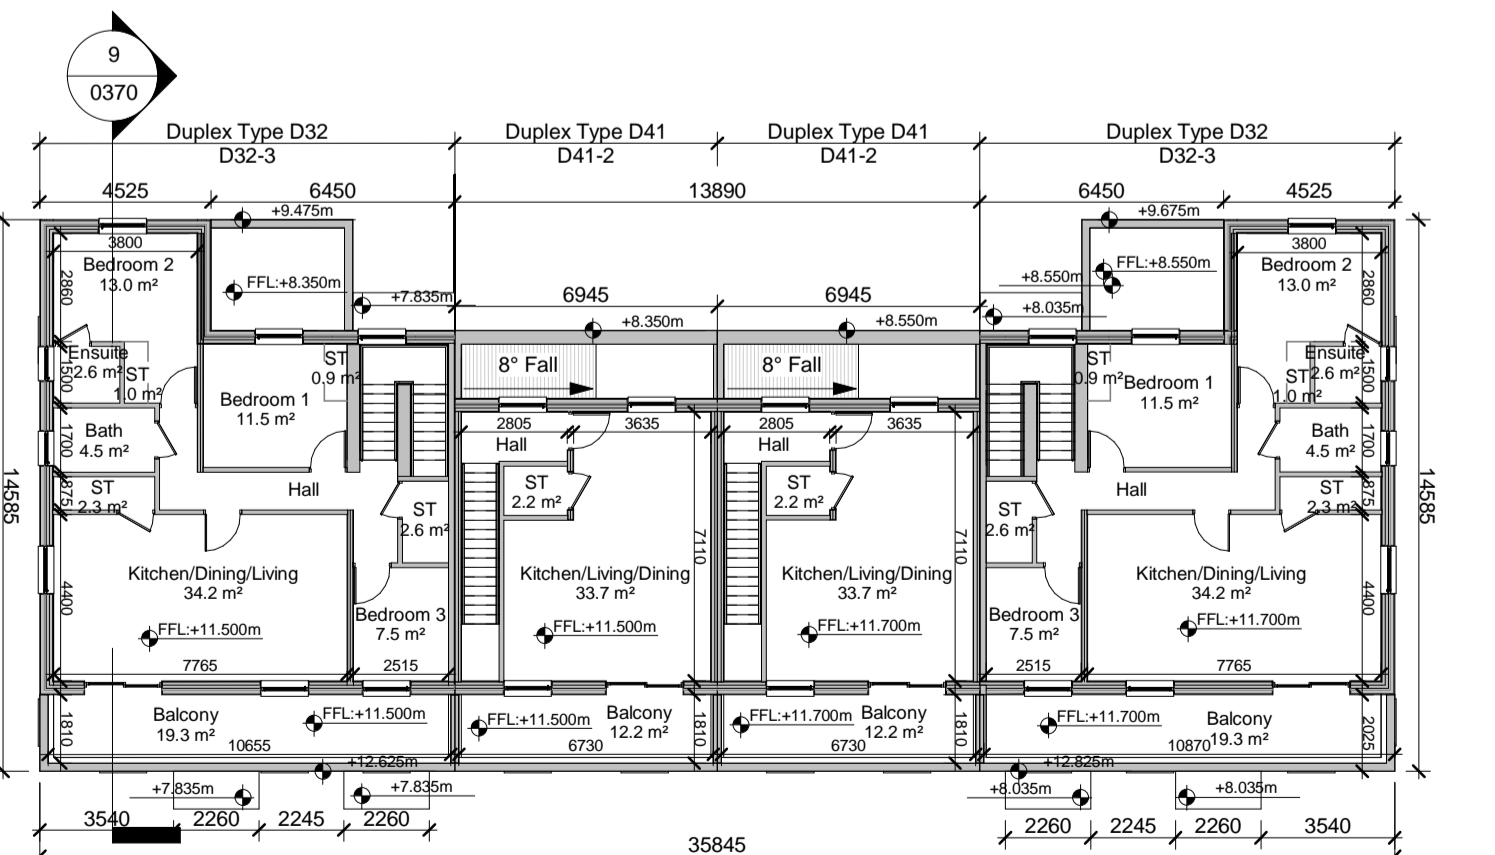

3 Duplex Block U Second Floor Plan
1 : 200