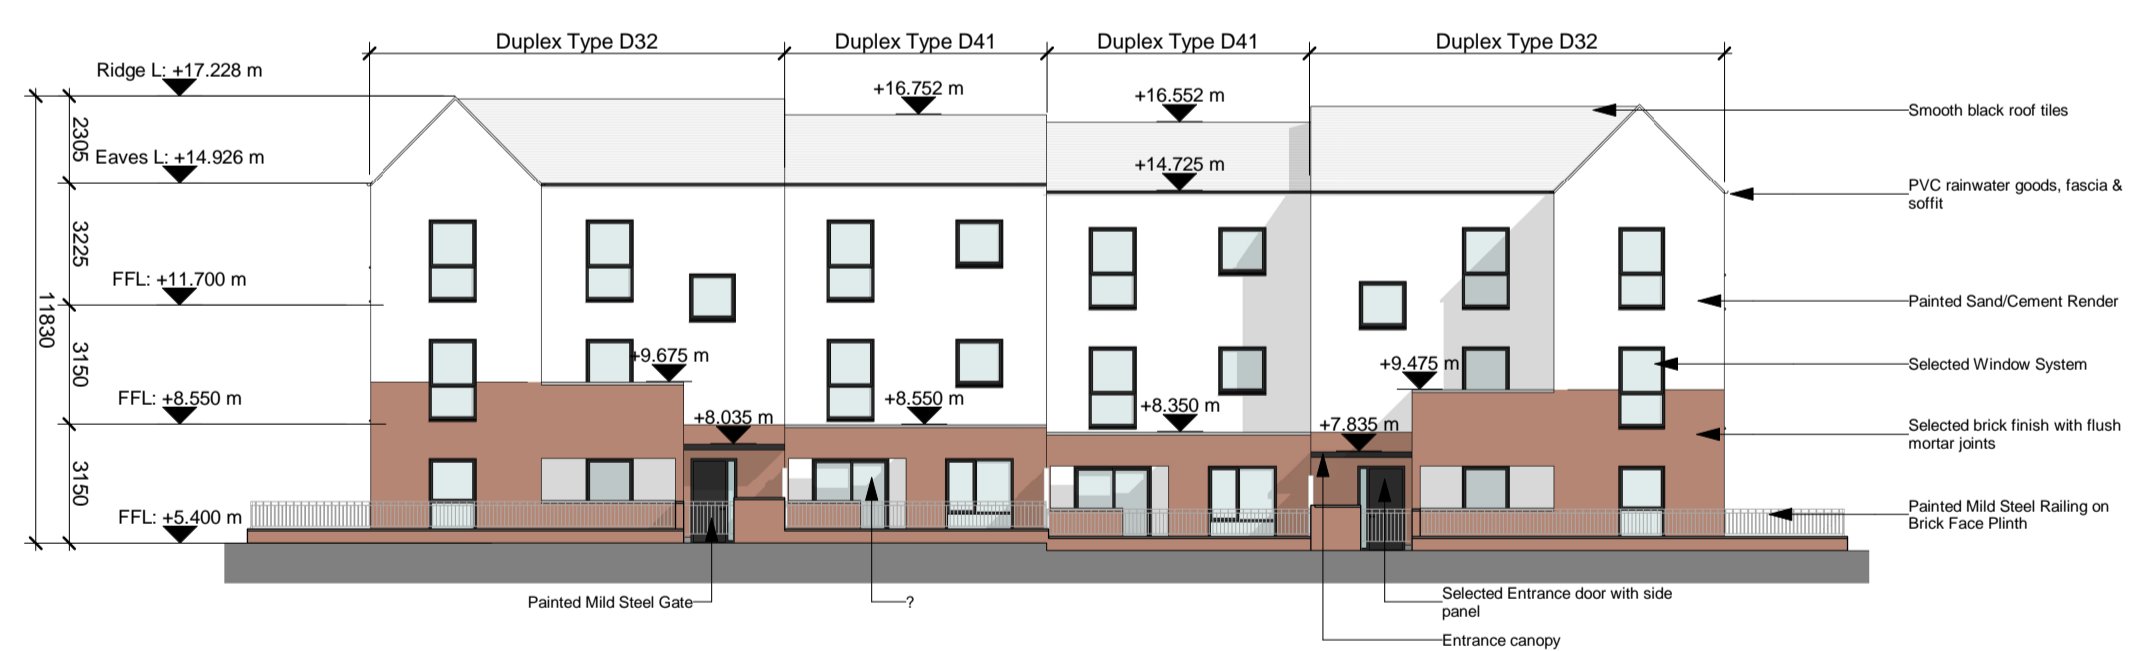

7 Duplex Block U South (Rear) Elevation
1 : 200