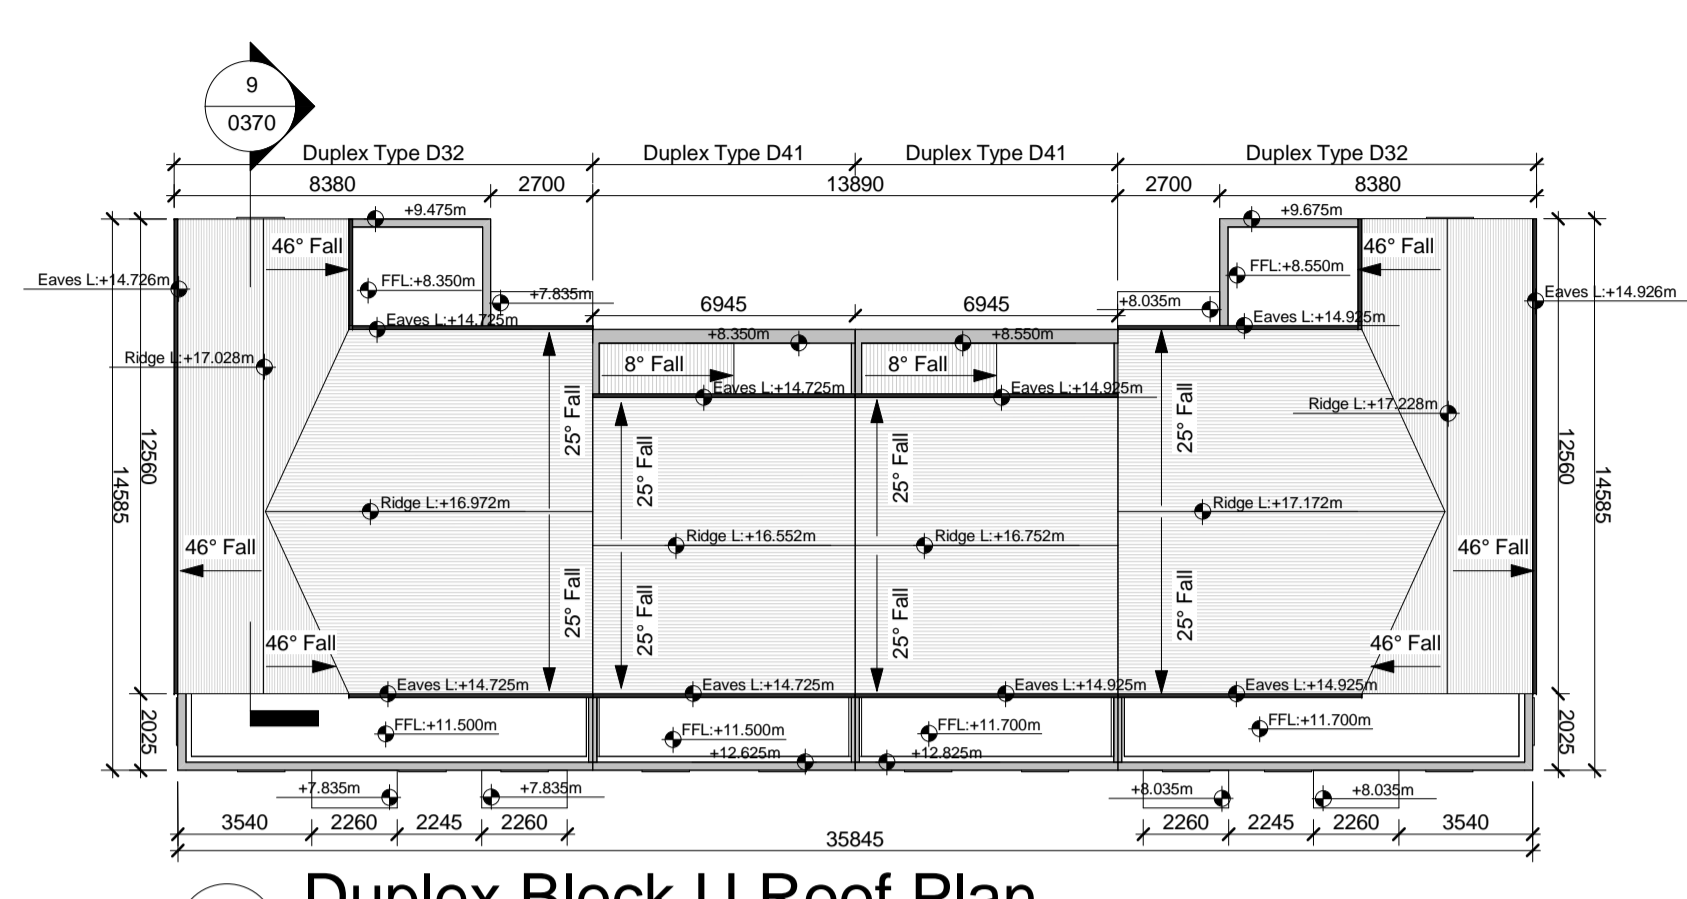

4 Duplex Block U Roof Plan
1 : 200