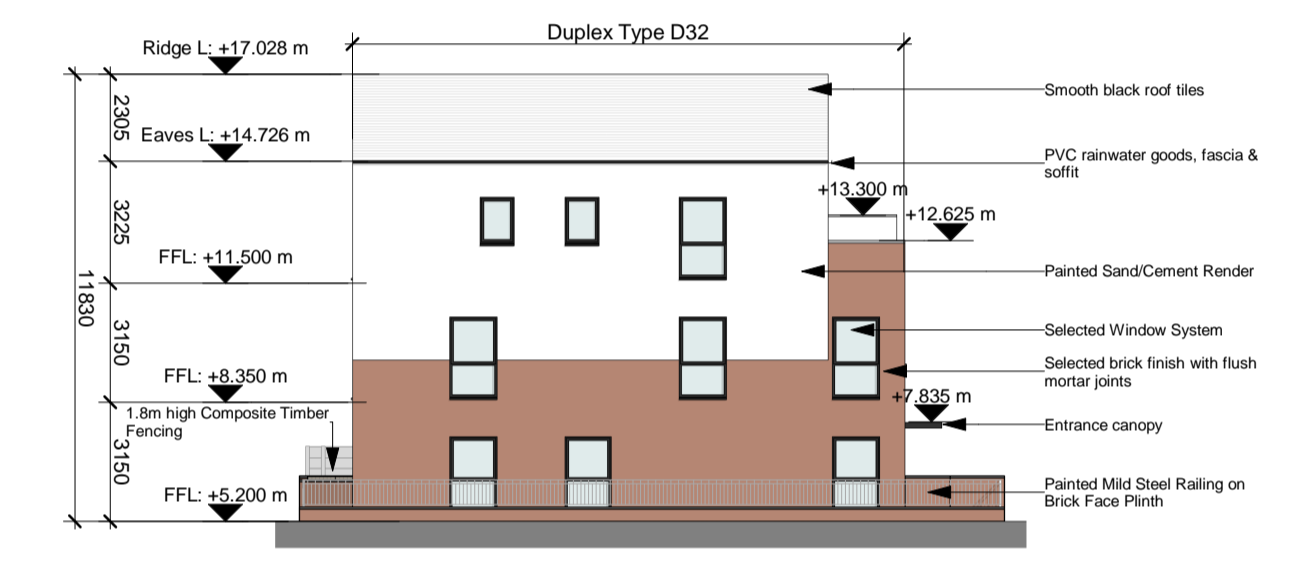

6 Duplex Block U East (Side) Elevation
1 : 200