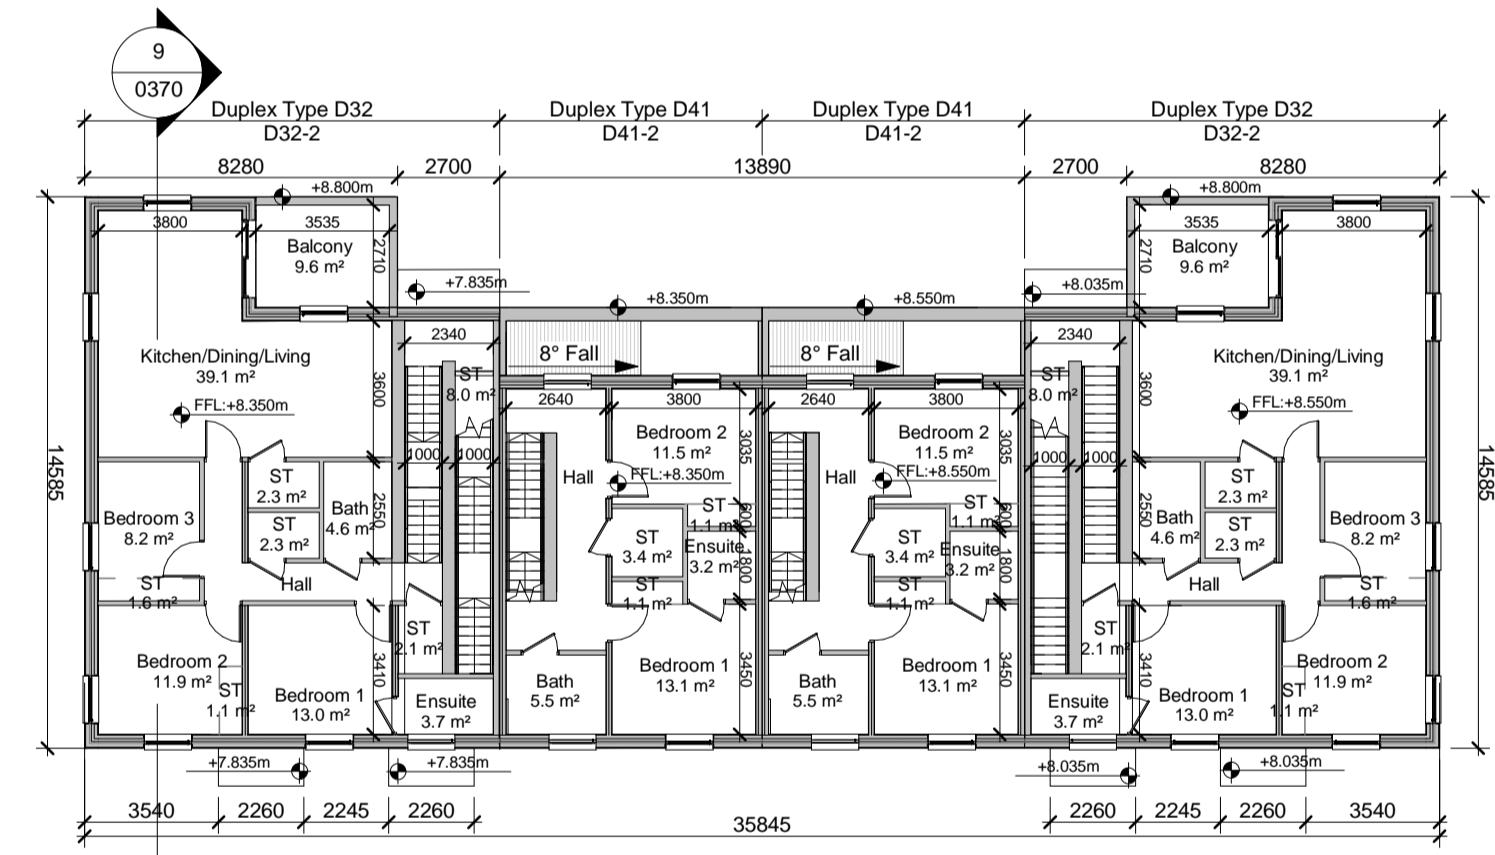

2 Duplex Block U First Floor Plan
1 : 200