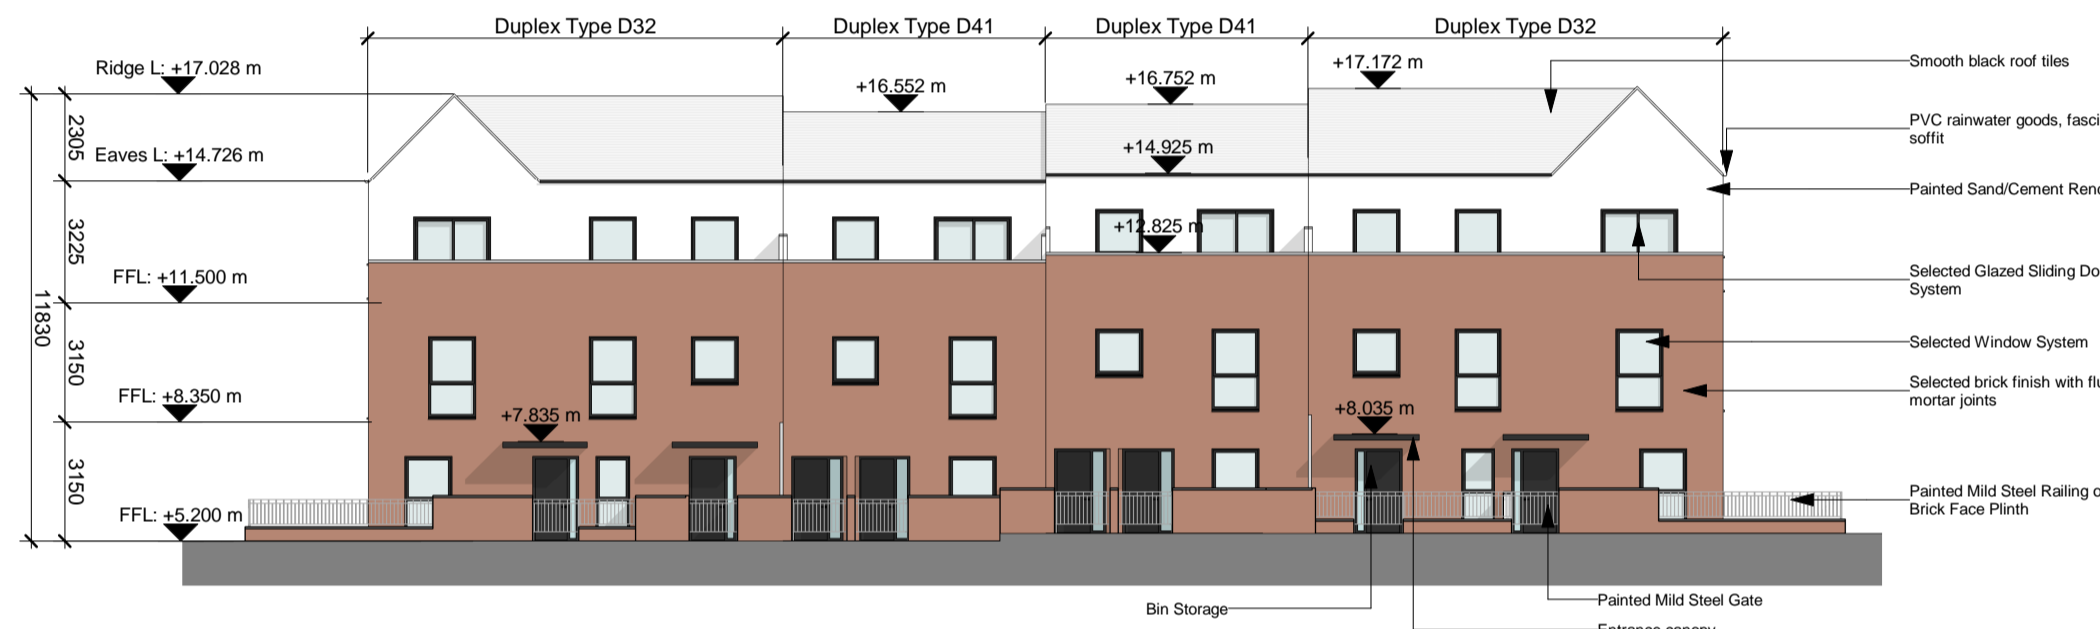

5 Duplex Block U North (Front) Elevation
1 : 200