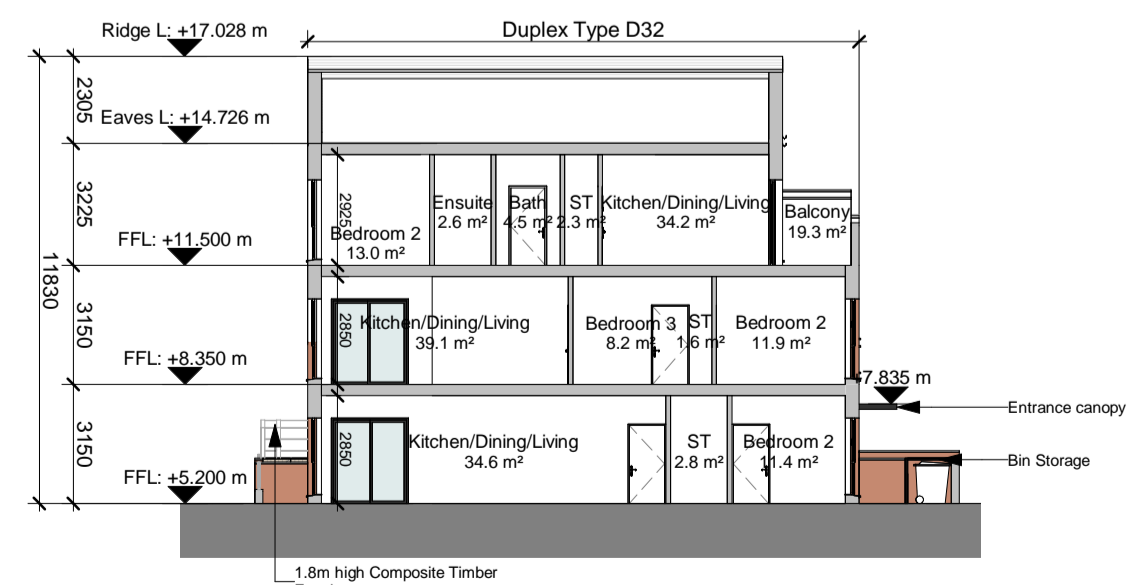

9 Duplex Block U Section
1 : 200

*Refer to Architect's Design Statement for selected material & finishes on buildings

Refer to site layout plan for individual orientation, private back garden area and finish floor level.
CHD-WIL-ZZ-ZZ-DR-A-0070
CHD-WIL-ZZ-ZZ-DR-A-0071
CHD-WIL-ZZ-ZZ-DR-A-0072
CHD-WIL-ZZ-ZZ-DR-A-0073
CHD-WIL-ZZ-ZZ-DR-A-0074
CHD-WIL-ZZ-ZZ-DR-A-0075
CHD-WIL-ZZ-ZZ-DR-A-0076

WILSON ARCHITECTURE
OMM | W

St. Patrick's Place, Wellington Road, Cork +1 353 (0)21 455255 info@wilsonarchitecture.ie
34 Pembroke Road, Dublin 4 +1 353 (0)1 4601866 www.wilsonarchitecture.ie

Residential Development at Carrigrohilly, Co Cork		Duplex Block U - GA Drawing	
DWG NO.	DATE	SCALE	STATUS
CHD-WIL-ZZ-ZZ-DR-A-0370	S01 P01	A3/10 2118	LC MT

© COPYRIGHT This drawing or design may not be reproduced without permission.